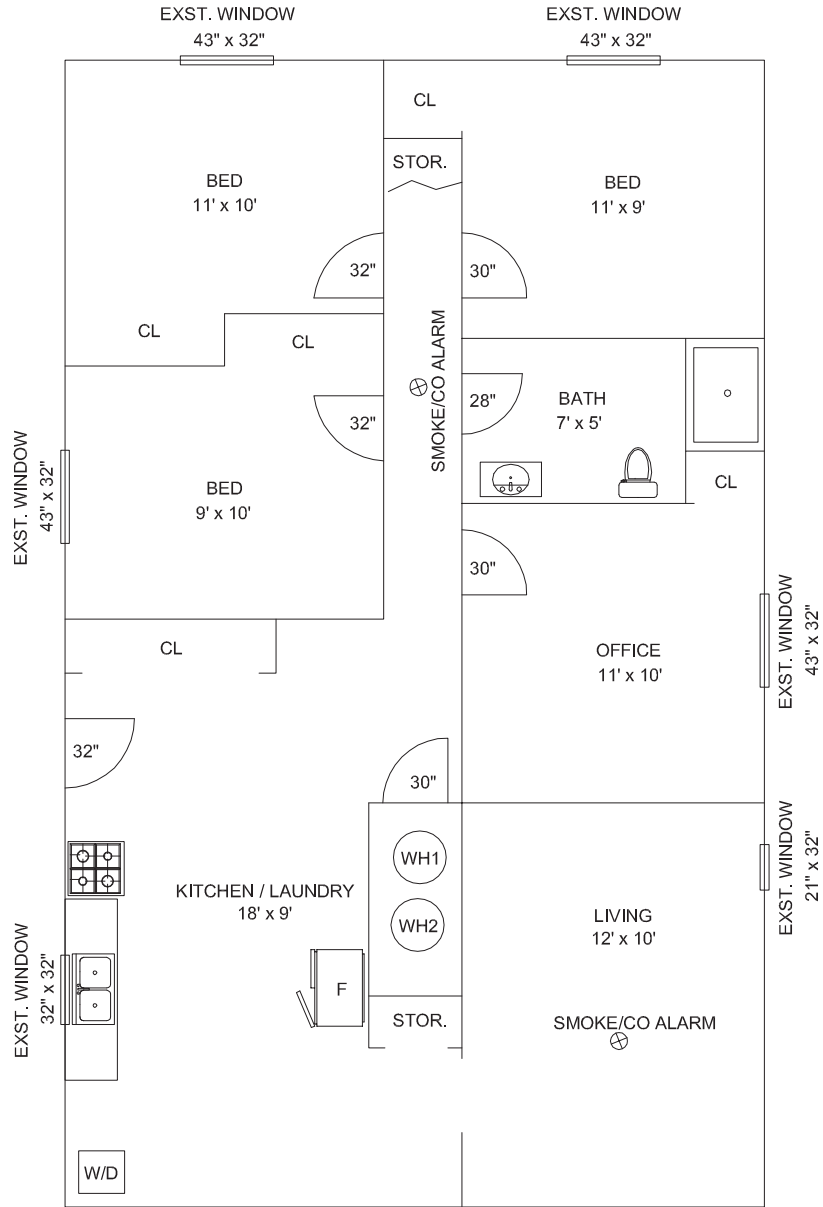

# Floor Plans - 16 Lodge Street

**Lower Unit**

**Upper Unit**