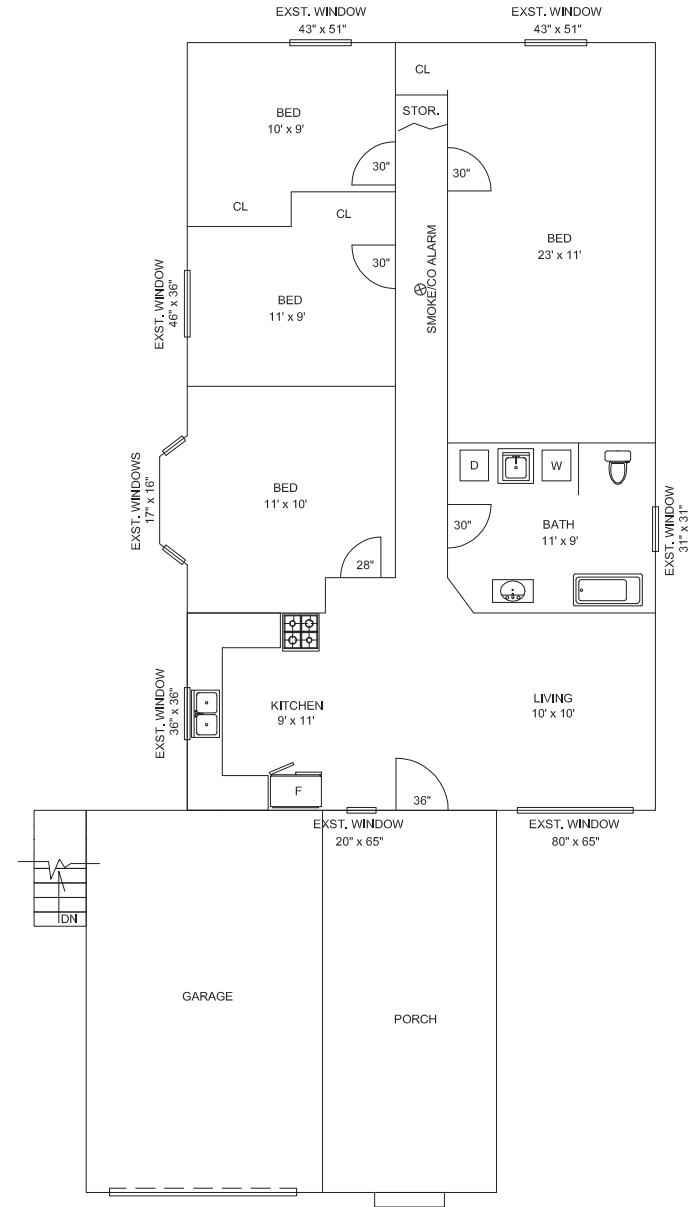

# Floor Plans - 16 Lodge Street

**Lower Unit**

**Upper Unit**